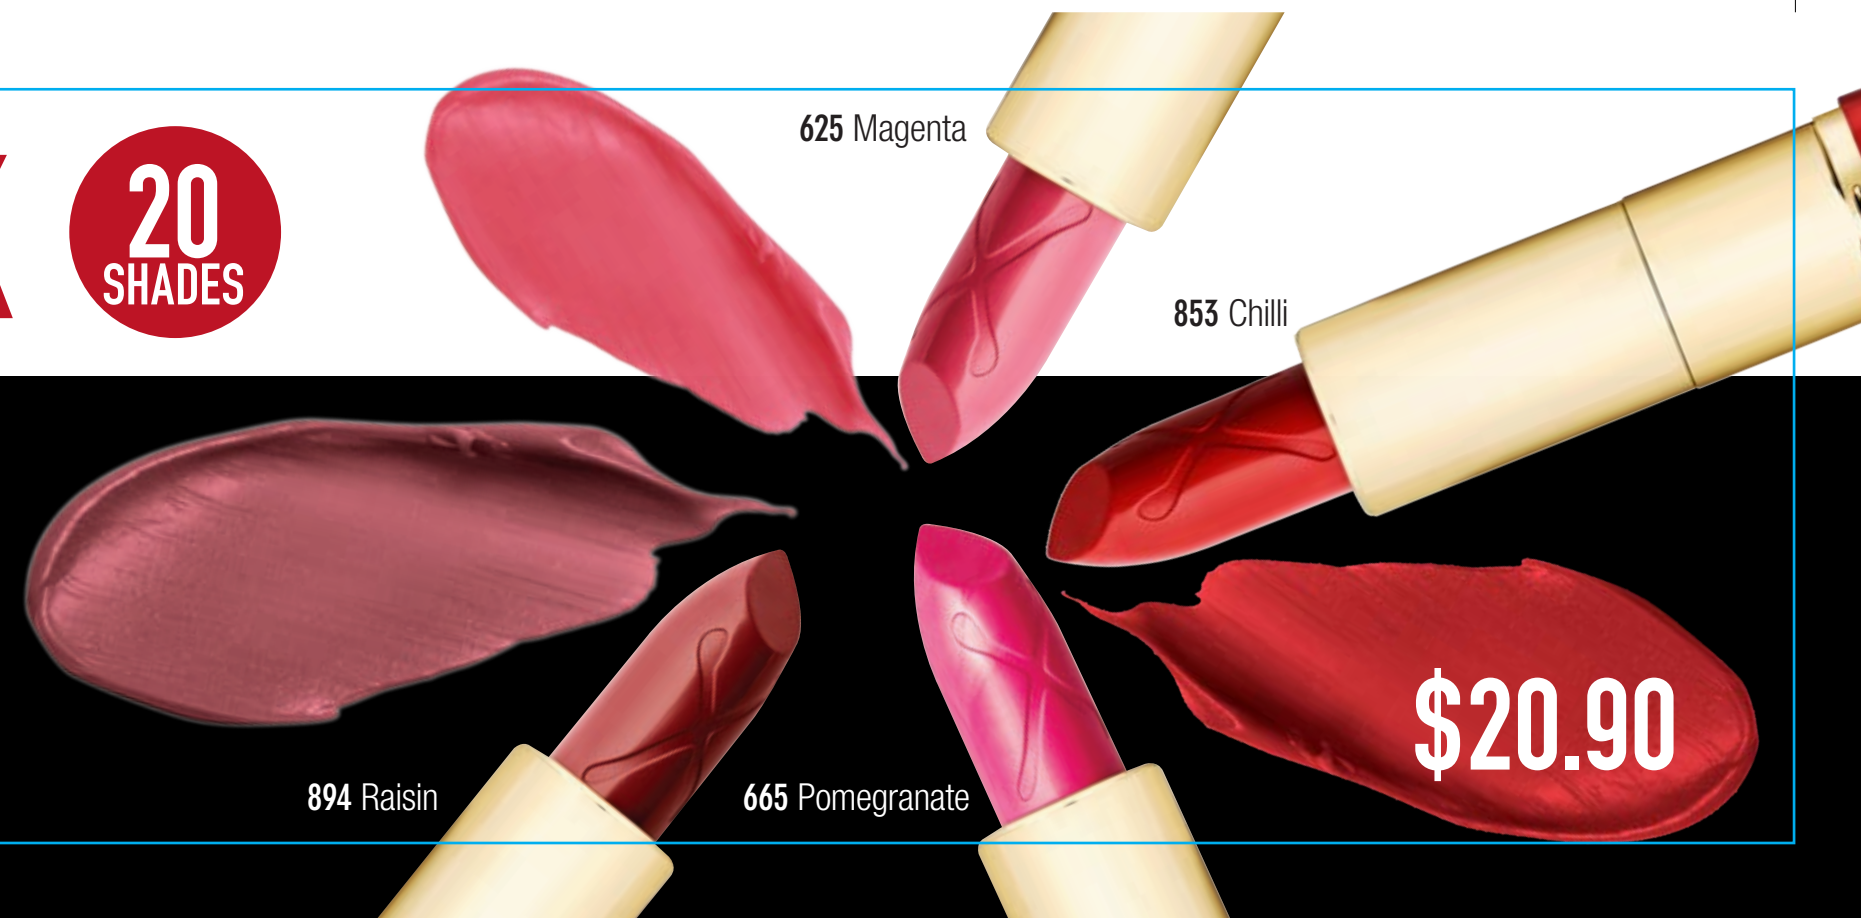

\$20.90

COLOUR ELIXIR MARILYN MONROE LIPSTICK

3
SHADES

LIMITED
EDITION

- RICH COLOUR INFUSED
WITH MOISTURE

\$20.90

TRAY 2 • SIZE: 475 X 100 H MM

COLOUR ELIXIR LIPSTICK

20
SHADES

- RICH COLOUR INFUSED WITH MOISTURE
- SMOOTHER LOOKING LIPS IN 7 DAYS

625 Magenta

853 Chilli

894 Raisin

665 Pomegranate

\$20.90

TRAY 3 • SIZE: 475 X 100 H MM